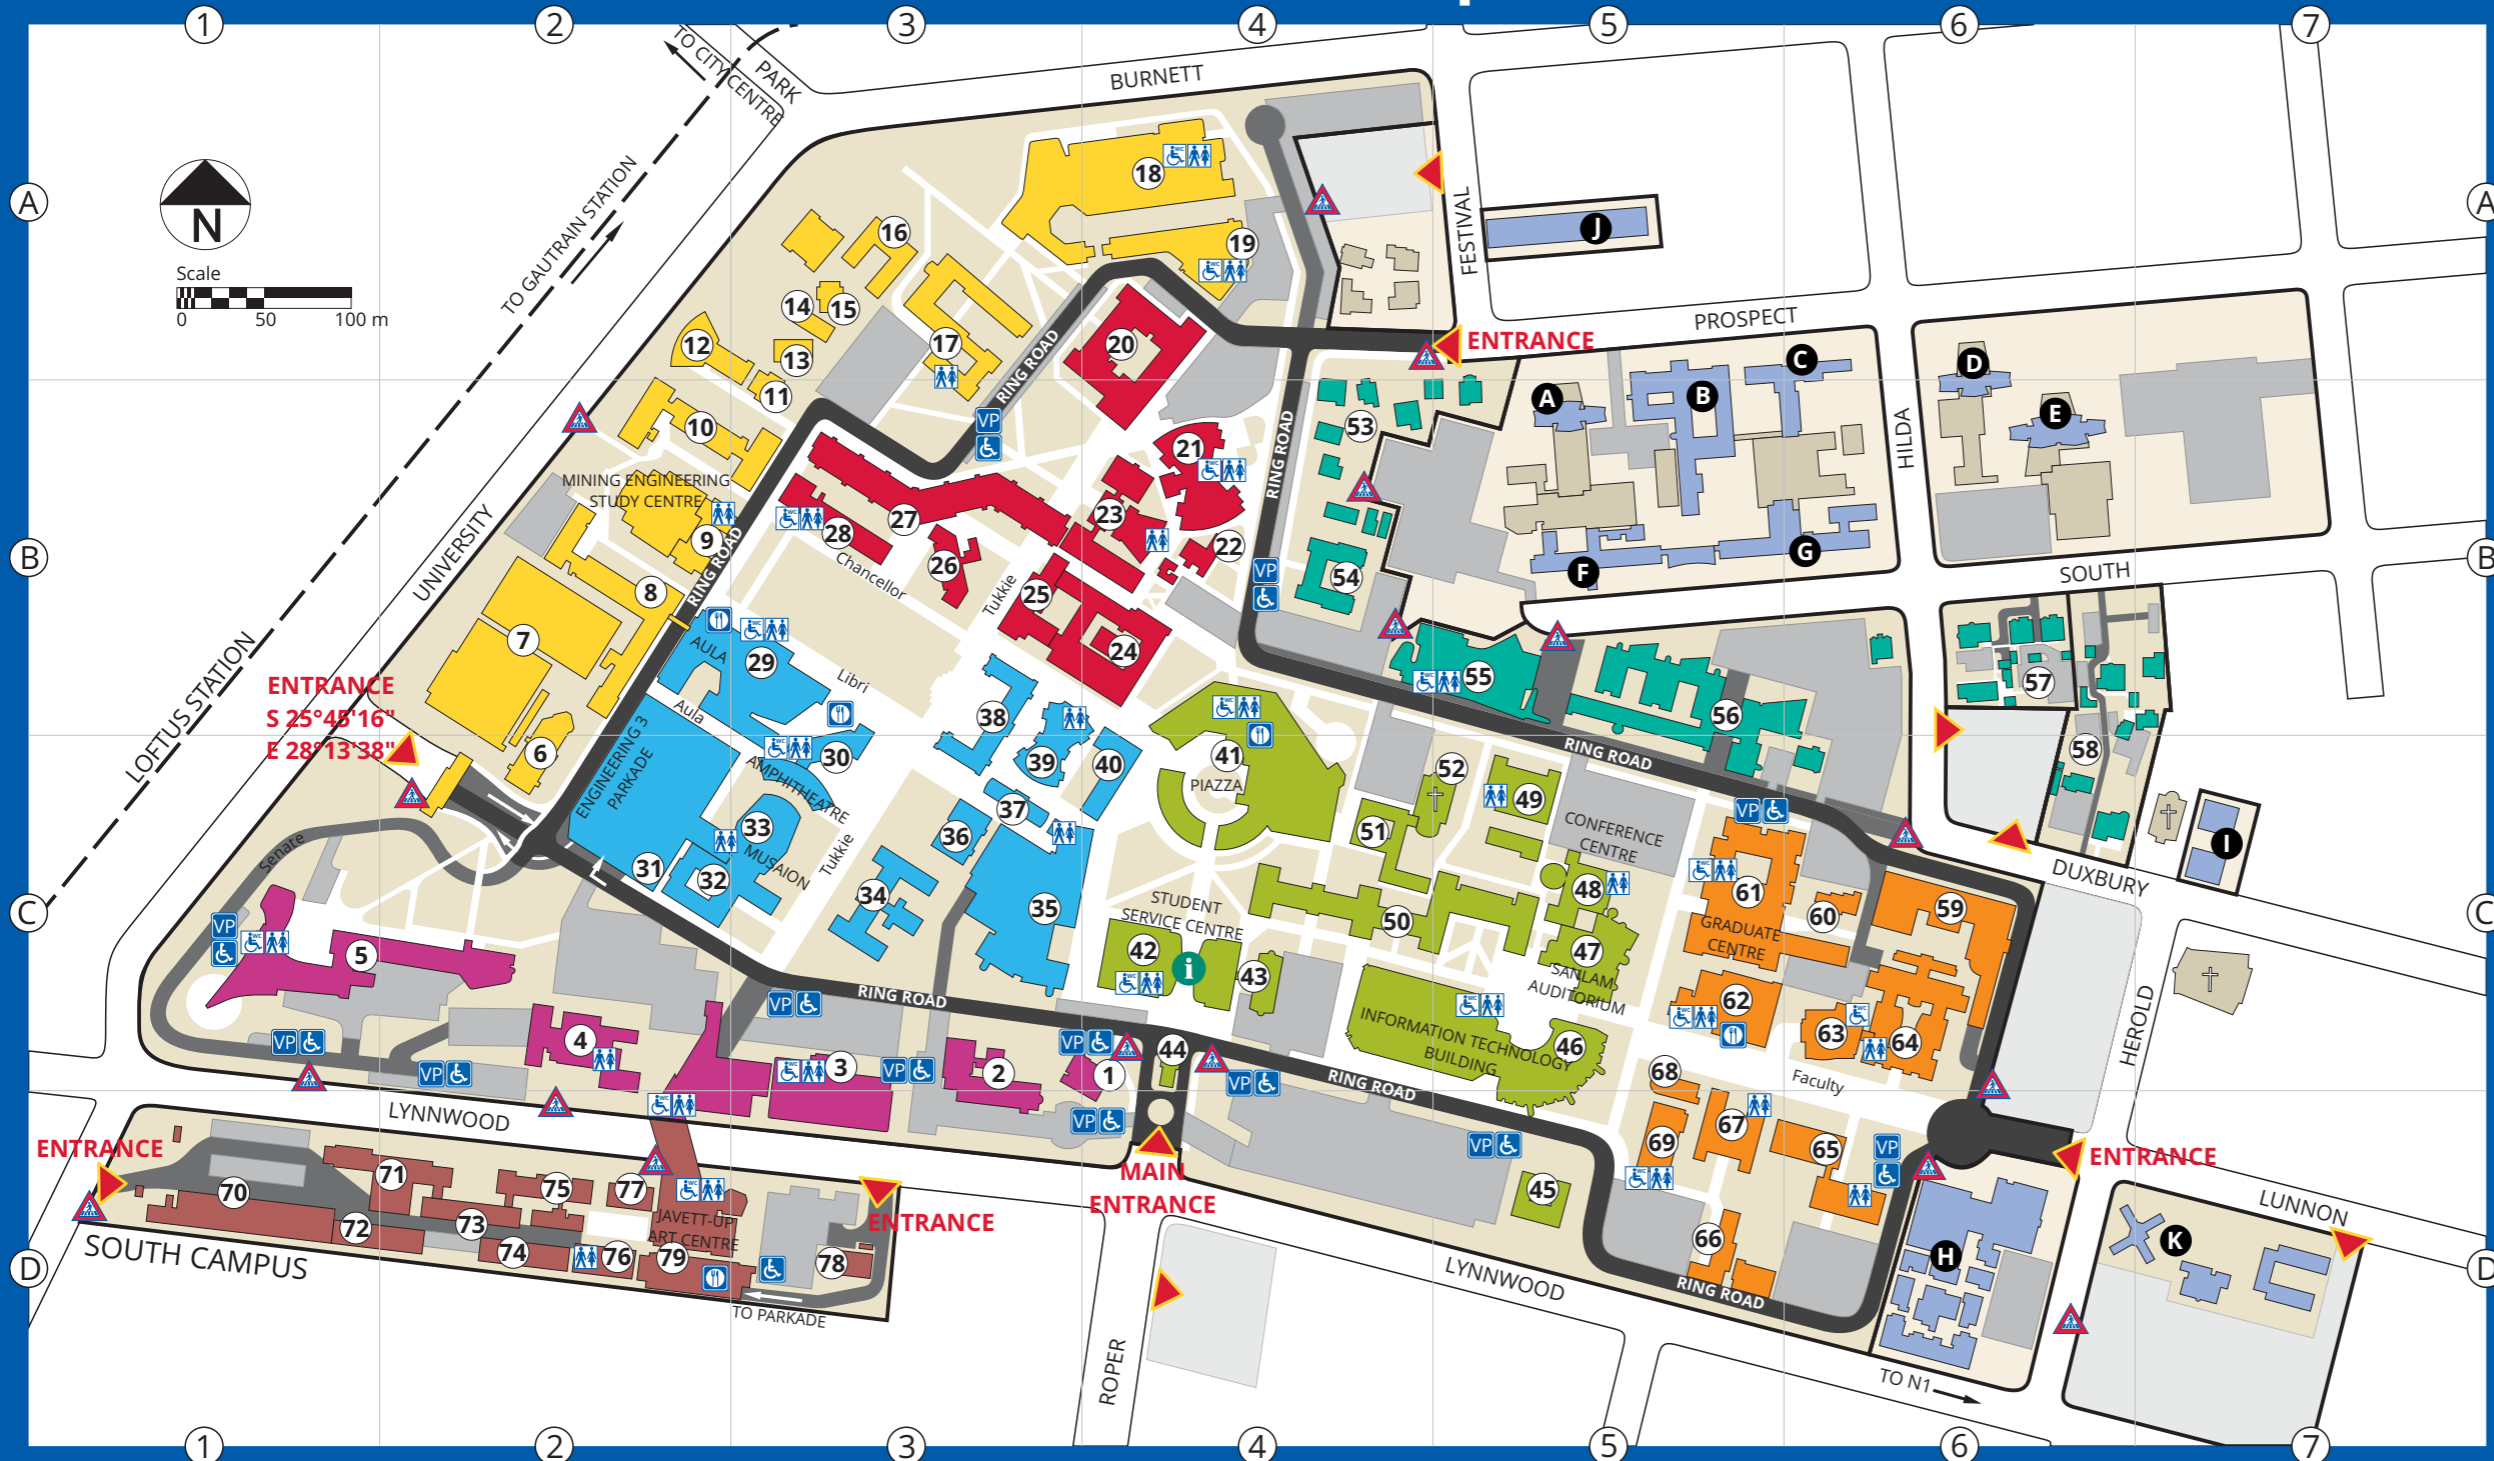

Hatfield Campus - S 25° 45' 22" E 28° 13' 52"

UNIVERSITEIT VAN PRETORIA
UNIVERSITY OF PRETORIA
YUNIBESITHI YA PRETORIA

- 1 UP Buildings
- A UP Residences / Accommodation
- Other Buildings
- Ring Road
- Walkways
- Roads
- Parking
- VP Visitors' Parking
- ♿ Parking for Disabled Persons
- Student Parking
- ▶ Vehicle Access
- ▲ Pedestrian Entry
- i UP Information Desk
- ♿ Public Toilets
- ♿ Toilets for Disabled Persons
- 🛒 Retail and Dining Facilities